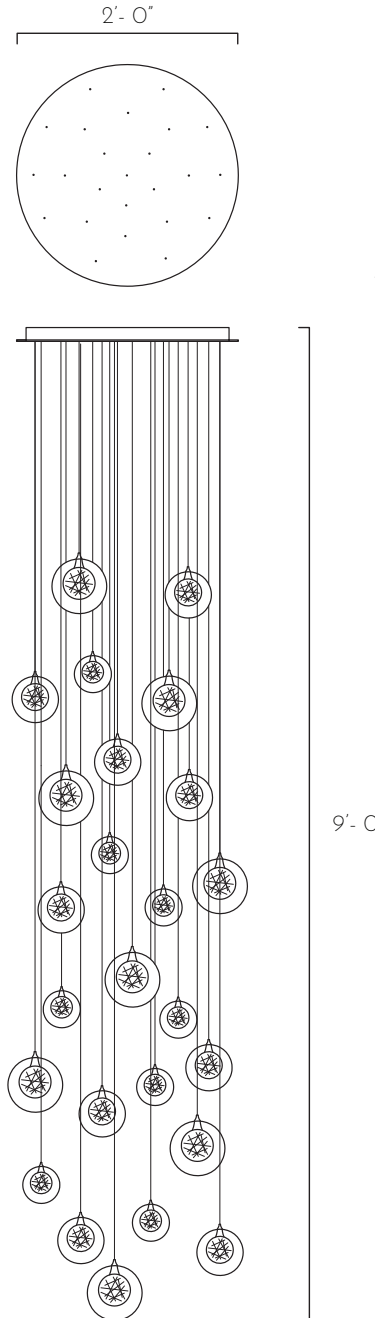

# FIBERGLASS BALLS

## 25 CLEAR PENDANTS ROUND CHANDELIER

### DESCRIPTION

A versatile and elegant multi-pendant light fixture comprising of a larger clear globe which encapsulates the smaller ball encasing a dimmable LED bulb. Great contemporary lighting for residential and commercial spaces.

#### Canopy Size

24"D x 1.5" H